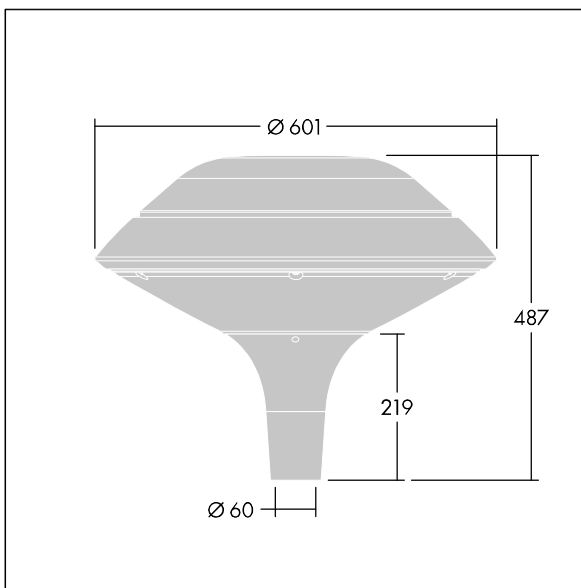

96668649 PLD F 18L105-740 R/S BS 3550 T60 CL2 GY

Plurio

Plurio Direct: A decorative post-top LED lantern with radially symmetric distribution. LED driver with 18 LEDs driven at 1,05A. Class II electrical, IP66, IK08. Base: cast aluminium, powder coated silver-grey. Canopy: flat shape, aluminium, textured silver-grey. Diffuser: UV stabilised, clear polycarbonate with anti-glare prisms. Direct, lens based optic with internal reflector. Equipped with 50% power reduction circuit, effective 3 hours before and 5 hours after a calculated midnight. It can be deactivated at installation with an easily accessible internal switch. Complete with 4000K LED. Post top mounting to Ø60mm column.

Upward lighting emissions below 1%.

Dimensions: Ø601 x 487 mm
 Luminaire input power: 60 W
 Luminaire luminous flux: 6645 lm
 Luminaire efficacy: 111 lm/W
 Weight: 11 kg
 Scx: 0.167 m²

TLG_PLRL_F_DFC_GY.jpg