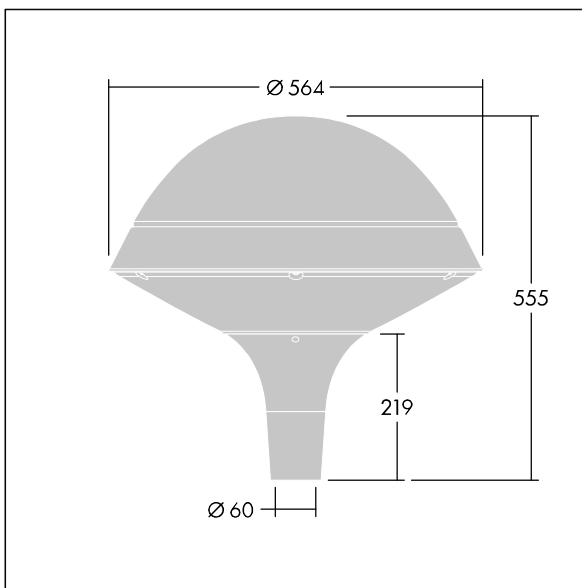

96668666 PLD R 18L35-740 R/S BS 3550 T60 CL1 GY

Plurio

Plurio Direct: A decorative post-top LED lantern with radially symmetric distribution. LED driver with 18 LEDs driven at 350mA. Class I electrical, IP66, IK08. Base: cast aluminium, powder coated silver-grey. Canopy: round shape, aluminium, textured silver-grey. Diffuser: UV stabilised, clear polycarbonate with anti-glare prisms. Direct, lens based optic with internal reflector. Equipped with 50% power reduction circuit, effective 3 hours before and 5 hours after a calculated midnight. It can be deactivated at installation with an easily accessible internal switch. Complete with 4000K LED. Post top mounting to Ø60mm column.

Upward lighting emissions below 1%.

Dimensions: Ø564 x 555 mm
 Luminaire input power: 21 W
 Luminaire luminous flux: 2577 lm
 Luminaire efficacy: 123 lm/W
 Weight: 9.5 kg
 Scx: 0.191 m²

TLG_PLRL_F_DRC_GY.jpg