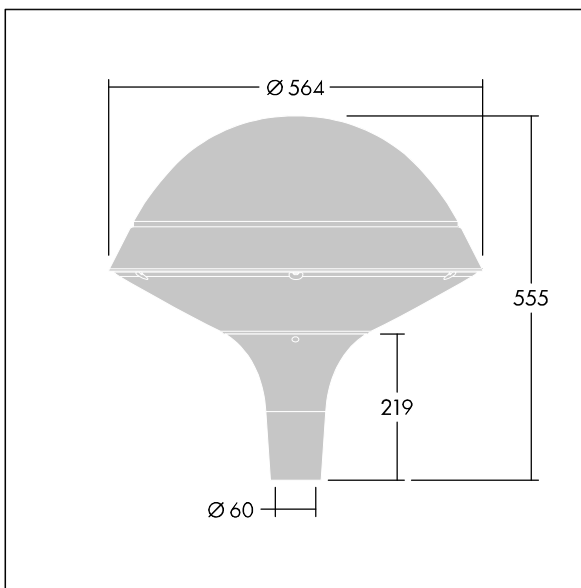

96668666 PLD R 18L35-740 R/S BS 3550 T60 CL1 GY

Plurio

Plurio Direct: A decorative post-top LED lantern with radially symmetric distribution. LED driver with 18 LEDs driven at 350mA. Class I electrical, IP66, IK08. Base: cast aluminium, powder coated silver-grey. Canopy: round shape, aluminium, textured silver-grey. Diffuser: UV stabilised, clear polycarbonate with anti-glare prisms. Direct, lens based optic with internal reflector. Equipped with 50% power reduction circuit, effective 3 hours before and 5 hours after a calculated midnight. It can be deactivated at installation with an easily accessible internal switch. Complete with 4000K LED. Post top mounting to Ø60mm column.

Upward lighting emissions below 1%.

Dimensions: Ø564 x 555 mm
 Luminaire input power: 21 W
 Luminaire luminous flux: 2577 lm
 Luminaire efficacy: 123 lm/W
 Weight: 9.5 kg
 Scx: 0.191 m²

TLG_PLRL_F_DRC_GY.jpg