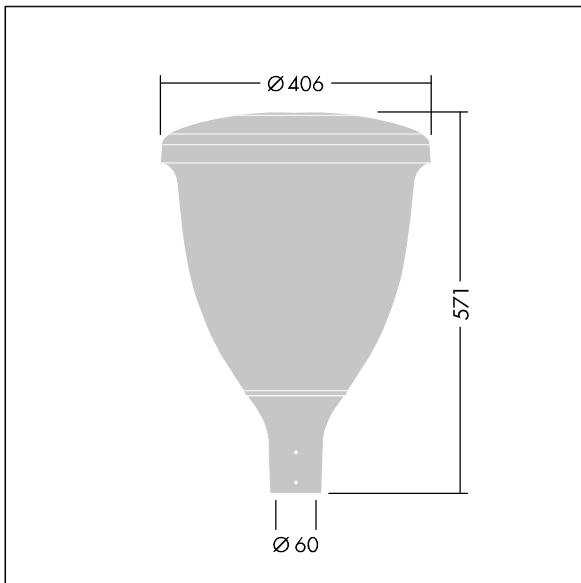

Volupto

THORN

96632674 VO 18L35-730 U1 RSC CL2 W5 T60 ANT

Volupto

A smart, post top LED lantern with a Street Comfort (symmetrical) distribution. Programmable LED driver with 18 LEDs driven at 350mA. Class II electrical, IP66, IK10. Canopy and base: corrosion resistant die-cast powder coated aluminium, finished textured anthracite (close to RAL7043). Enclosure: UV stabilised polycarbonate. Complete with 3000K LED. Pre-wired with 5m cable. Post top mounting to Ø60mm column.

Dimensions: Ø60/406 x 571 mm
Luminaire input power: 19.5 W
Luminaire luminous flux: 2708 lm
Luminaire efficacy: 139 lm/W
Weight: 9.14 kg
Scx: 0.143 m²

TLG_VOLU_F_CL_without_diffusor.jpg

TLG_VOLU_M_60.wmf