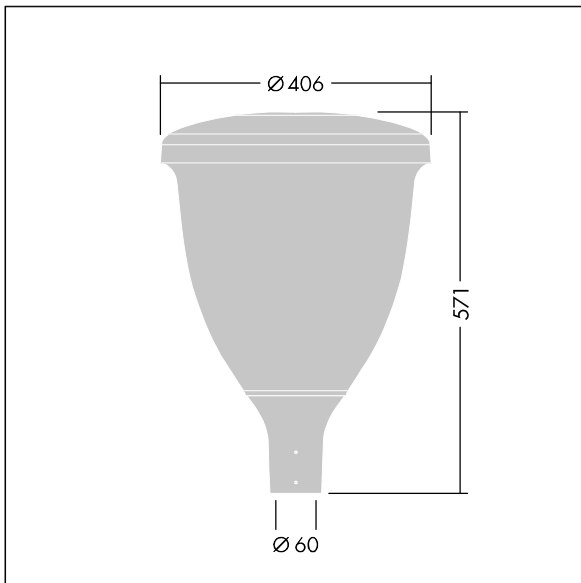

# Volupto

THORN

96632675 VO 18L50-730 U1 RSC CL2 W5 T60 ANT

## Volupto

A smart, post top LED lantern with a Street Comfort (symmetrical) distribution. Programmable LED driver with 18 LEDs driven at 500mA. Class II electrical, IP66, IK10. Canopy and base: corrosion resistant die-cast powder coated aluminium, finished textured anthracite (close to RAL7043). Enclosure: UV stabilised polycarbonate. Complete with 3000K LED. Pre-wired with 5m cable. Post top mounting to Ø60mm column.

Dimensions: Ø60/406 x 571 mm  
Luminaire input power: 27.8 W  
Luminaire luminous flux: 3734 lm  
Luminaire efficacy: 134 lm/W  
Weight: 9.14 kg  
Scx: 0.143 m<sup>2</sup>

TLG\_VOLU\_F\_CL\_without\_diffusor.jpg