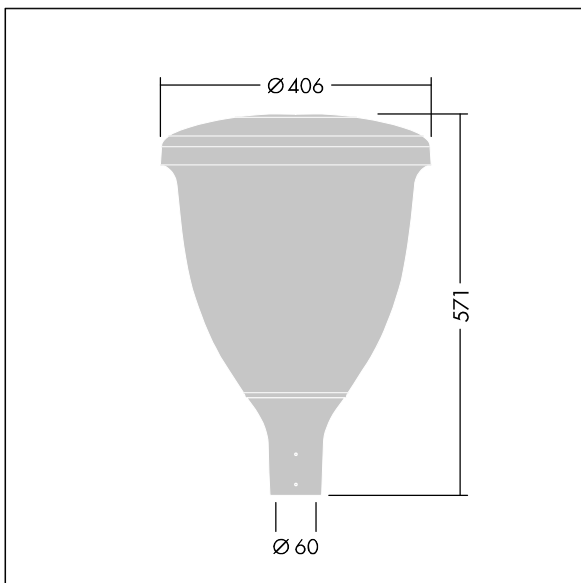

96632677 VO 18L105-730 U1 RSC CL2 W5 T60 ANT

Volupto

A smart, post top LED lantern with a Street Comfort (symmetrical) distribution. Programmable LED driver with 18 LEDs driven at 1,05A. Class II electrical, IP66, IK10. Canopy and base: corrosion resistant die-cast powder coated aluminium, finished textured anthracite (close to RAL7043). Enclosure: UV stabilised polycarbonate. Complete with 3000K LED. Pre-wired with 5m cable. Post top mounting to Ø60mm column.

Dimensions: Ø60/406 x 571 mm
 Luminaire input power: 59.5 W
 Luminaire luminous flux: 7072 lm
 Luminaire efficacy: 119 lm/W
 Weight: 9.14 kg
 Scx: 0.143 m²

TLG_VOLU_F_CL_without_diffusor.jpg

TLG_VOLU_M_60.wmf