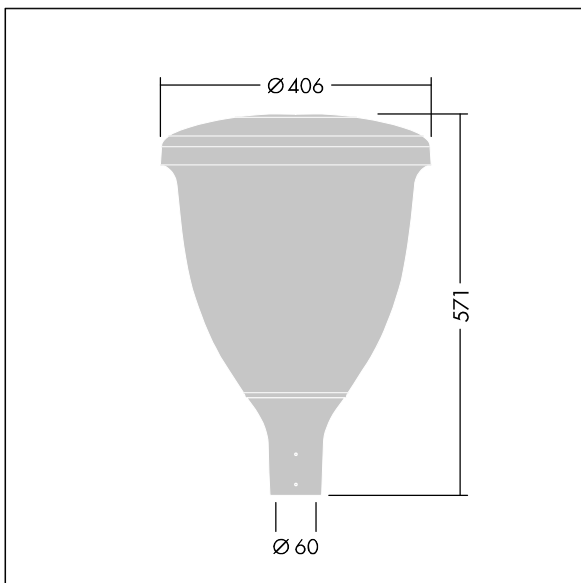

96632677 VO 18L105-730 U1 RSC CL2 W5 T60 ANT

## Volupto

A smart, post top LED lantern with a Street Comfort (symmetrical) distribution. Programmable LED driver with 18 LEDs driven at 1,05A. Class II electrical, IP66, IK10. Canopy and base: corrosion resistant die-cast powder coated aluminium, finished textured anthracite (close to RAL7043). Enclosure: UV stabilised polycarbonate. Complete with 3000K LED. Pre-wired with 5m cable. Post top mounting to Ø60mm column.

Dimensions: Ø60/406 x 571 mm  
 Luminaire input power: 59.5 W  
 Luminaire luminous flux: 7072 lm  
 Luminaire efficacy: 119 lm/W  
 Weight: 9.14 kg  
 Scx: 0.143 m<sup>2</sup>

TLG\_VOLU\_F\_CL\_without\_diffusor.jpg