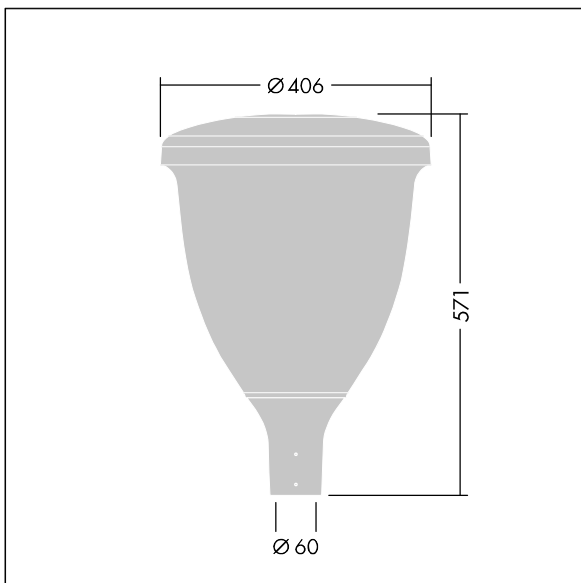

96632679 VO 12L50-730 U1 SC CL2 W5 T60 ANT

## Volupto

A smart, post top LED lantern with a Street & Comfort distribution. Programmable LED driver with 12 LEDs driven at 500mA. Class II electrical, IP66, IK10. Canopy and base: corrosion resistant die-cast powder coated aluminium, finished textured anthracite (close to RAL7043). Enclosure: UV stabilised polycarbonate. Complete with 3000K LED. Upward lighting emissions below 1%. Pre-wired with 5m cable. Post top mounting to Ø60mm column.

Dimensions: Ø60/406 x 571 mm  
 Luminaire input power: 19 W  
 Luminaire luminous flux: 2464 lm  
 Luminaire efficacy: 130 lm/W  
 Weight: 9.14 kg  
 Scx: 0.143 m<sup>2</sup>

TLG\_VOLU\_F\_CL\_without\_diffusor.jpg