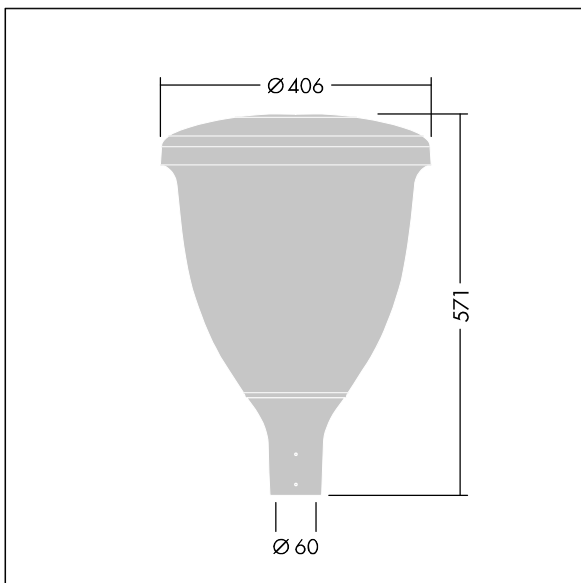

96632679 VO 12L50-730 U1 SC CL2 W5 T60 ANT

Volupto

A smart, post top LED lantern with a Street & Comfort distribution. Programmable LED driver with 12 LEDs driven at 500mA. Class II electrical, IP66, IK10. Canopy and base: corrosion resistant die-cast powder coated aluminium, finished textured anthracite (close to RAL7043). Enclosure: UV stabilised polycarbonate. Complete with 3000K LED. Upward lighting emissions below 1%. Pre-wired with 5m cable. Post top mounting to Ø60mm column.

Dimensions: Ø60/406 x 571 mm
 Luminaire input power: 19 W
 Luminaire luminous flux: 2464 lm
 Luminaire efficacy: 130 lm/W
 Weight: 9.14 kg
 Scx: 0.143 m²

TLG_VOLU_F_CL_without_diffusor.jpg

TLG_VOLU_M_60.wmf

Volupto

96632679 VO 12L50-730 U1 SC CL2 W5 T60 ANT

THORN