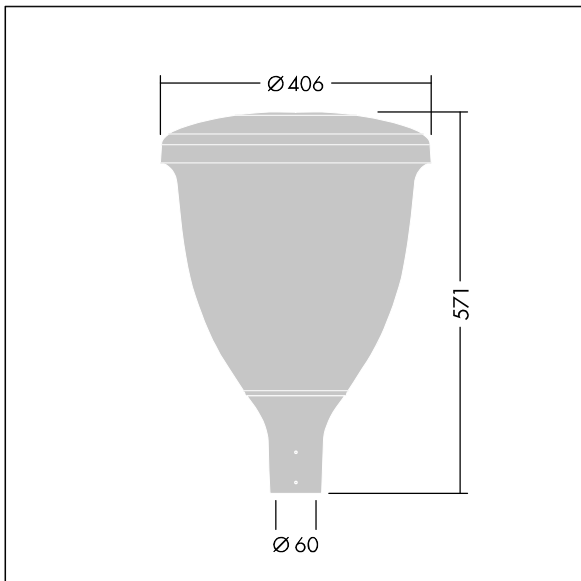

# Volupto

96632680 VO 12L70-730 U1 SC CL2 W5 T60 ANT

## Volupto

A smart, post top LED lantern with a Street & Comfort distribution. Programmable LED driver with 12 LEDs driven at 700mA. Class II electrical, IP66, IK10. Canopy and base: corrosion resistant die-cast powder coated aluminium, finished textured anthracite (close to RAL7043). Enclosure: UV stabilised polycarbonate. Complete with 3000K LED. Upward lighting emissions below 1%. Pre-wired with 5m cable. Post top mounting to Ø60mm column.

Dimensions: Ø60/406 x 571 mm  
Luminaire input power: 26.3 W  
Luminaire luminous flux: 3320 lm  
Luminaire efficacy: 126 lm/W  
Weight: 9.14 kg  
Scx: 0.143 m<sup>2</sup>

TLG\_VOLU\_F\_CL\_without\_diffusor.jpg