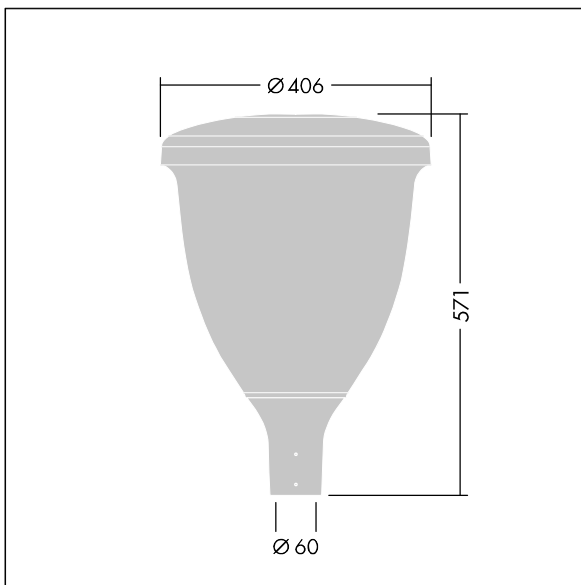

96632682 VO 24L35-730 U1 SC CL2 W5 T60 ANT

Volupto

A smart, post top LED lantern with a Street & Comfort distribution. Programmable LED driver with 24 LEDs driven at 350mA. Class II electrical, IP66, IK10. Canopy and base: corrosion resistant die-cast powder coated aluminium, finished textured anthracite (close to RAL7043). Enclosure: UV stabilised polycarbonate. Complete with 3000K LED. Upward lighting emissions below 1%. Pre-wired with 5m cable. Post top mounting to Ø60mm column.

Dimensions: Ø60/406 x 571 mm
 Luminaire input power: 25.7 W
 Luminaire luminous flux: 3554 lm
 Luminaire efficacy: 138 lm/W
 Weight: 9.14 kg
 Scx: 0.143 m²

TLG_VOLU_F_CL_without_diffusor.jpg

TLG_VOLU_M_60.wmf