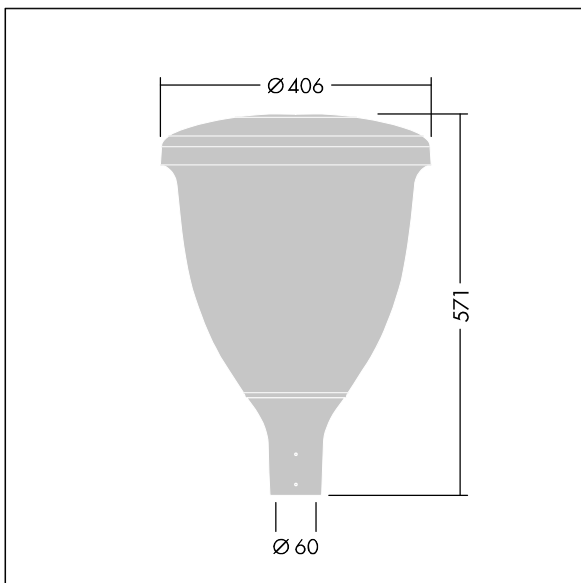

96632682 VO 24L35-730 U1 SC CL2 W5 T60 ANT

Volupto

A smart, post top LED lantern with a Street & Comfort distribution. Programmable LED driver with 24 LEDs driven at 350mA. Class II electrical, IP66, IK10. Canopy and base: corrosion resistant die-cast powder coated aluminium, finished textured anthracite (close to RAL7043). Enclosure: UV stabilised polycarbonate. Complete with 3000K LED. Upward lighting emissions below 1%. Pre-wired with 5m cable. Post top mounting to Ø60mm column.

Dimensions: Ø60/406 x 571 mm
 Luminaire input power: 25.7 W
 Luminaire luminous flux: 3554 lm
 Luminaire efficacy: 138 lm/W
 Weight: 9.14 kg
 Scx: 0.143 m²

TLG_VOLU_F_CL_without_diffusor.jpg

TLG_VOLU_M_60.wmf

Volupto

96632682 VO 24L35-730 U1 SC CL2 W5 T60 ANT

THORN