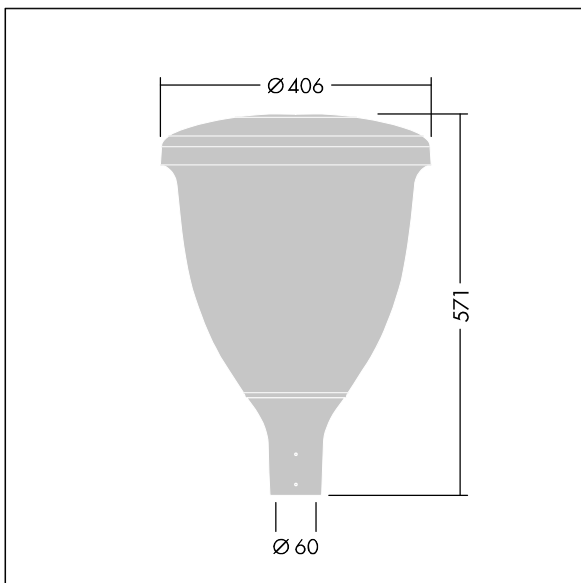

96632683 VO 24L50-730 U1 SC CL2 W5 T60 ANT

Volupto

A smart, post top LED lantern with a Street & Comfort distribution. Programmable LED driver with 24 LEDs driven at 500mA. Class II electrical, IP66, IK10. Canopy and base: corrosion resistant die-cast powder coated aluminium, finished textured anthracite (close to RAL7043). Enclosure: UV stabilised polycarbonate. Complete with 3000K LED. Upward lighting emissions below 1%. Pre-wired with 5m cable. Post top mounting to Ø60mm column.

Dimensions: Ø60/406 x 571 mm
 Luminaire input power: 36.1 W
 Luminaire luminous flux: 4888 lm
 Luminaire efficacy: 135 lm/W
 Weight: 9.14 kg
 Scx: 0.143 m²

TLG_VOLU_F_CL_without_diffusor.jpg

TLG_VOLU_M_60.wmf