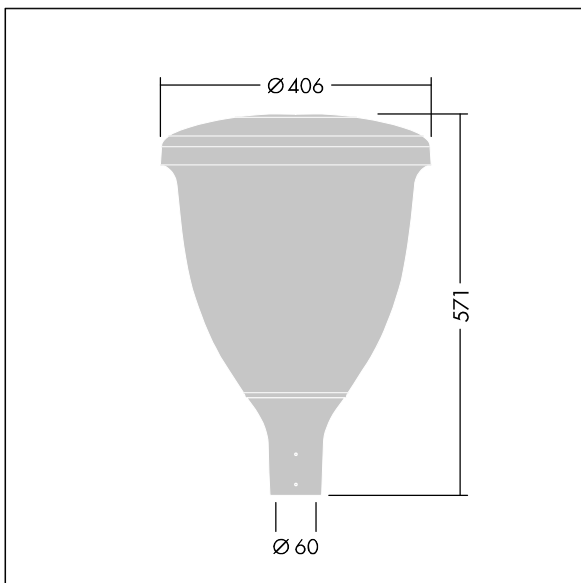

### Volupto

A smart, post top LED lantern with a Street & Comfort distribution. Programmable LED driver with 24 LEDs driven at 500mA. Class II electrical, IP66, IK10. Canopy and base: corrosion resistant die-cast powder coated aluminium, finished textured anthracite (close to RAL7043). Enclosure: UV stabilised polycarbonate. Complete with 3000K LED. Upward lighting emissions below 1%. Pre-wired with 5m cable. Post top mounting to Ø60mm column.

Dimensions: Ø60/406 x 571 mm  
 Luminaire input power: 36.1 W  
 Luminaire luminous flux: 4888 lm  
 Luminaire efficacy: 135 lm/W  
 Weight: 9.14 kg  
 Scx: 0.143 m<sup>2</sup>

TLG\_VOLU\_F\_CL\_without\_diffusor.jpg

TLG\_VOLU\_M\_60.wmf

This product contains a light source of energy efficiency class D.

**Volupto**

**96632683 VO 24L50-730 U1 SC CL2 W5 T60 ANT**

**THORN**