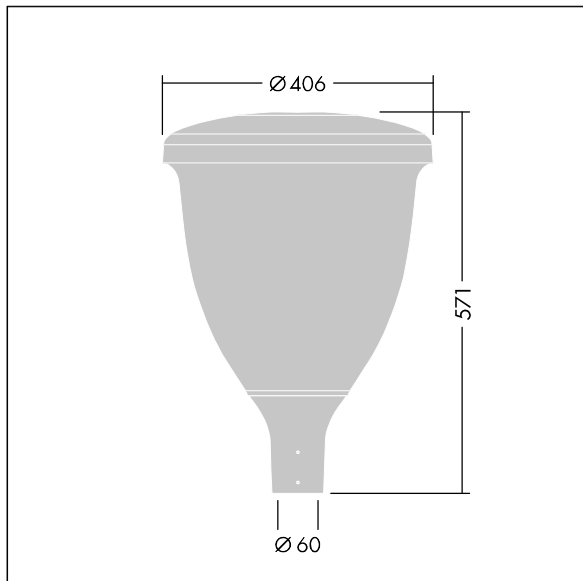

Volupto

96632684 VO 24L70-730 U1 SC CL2 W5 T60 ANT

THORN

Volupto

A smart, post top LED lantern with a Street & Comfort distribution. Programmable LED driver with 24 LEDs driven at 700mA. Class II electrical, IP66, IK10. Canopy and base: corrosion resistant die-cast powder coated aluminium, finished textured anthracite (close to RAL7043). Enclosure: UV stabilised polycarbonate. Complete with 3000K LED. Upward lighting emissions below 1%. Pre-wired with 5m cable. Post top mounting to Ø60mm column.

Dimensions: Ø60/406 x 571 mm
Luminaire input power: 50.9 W
Luminaire luminous flux: 6548 lm
Luminaire efficacy: 129 lm/W
Weight: 9.14 kg
Scx: 0.143 m²

TLG_VOLU_F_CL_without_diffusor.jpg

TLG_VOLU_M_60.wmf