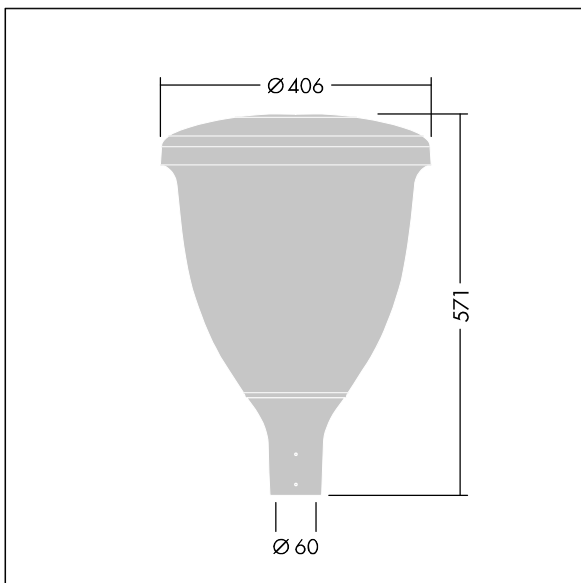

Volupto

96632684 VO 24L70-730 U1 SC CL2 W5 T60 ANT

THORN

Volupto

A smart, post top LED lantern with a Street & Comfort distribution. Programmable LED driver with 24 LEDs driven at 700mA. Class II electrical, IP66, IK10. Canopy and base: corrosion resistant die-cast powder coated aluminium, finished textured anthracite (close to RAL7043). Enclosure: UV stabilised polycarbonate. Complete with 3000K LED. Upward lighting emissions below 1%. Pre-wired with 5m cable. Post top mounting to Ø60mm column.

Dimensions: Ø60/406 x 571 mm
Luminaire input power: 50.9 W
Luminaire luminous flux: 6548 lm
Luminaire efficacy: 129 lm/W
Weight: 9.14 kg
Scx: 0.143 m²

TLG_VOLU_F_CL_without_diffusor.jpg

TLG_VOLU_M_60.wmf