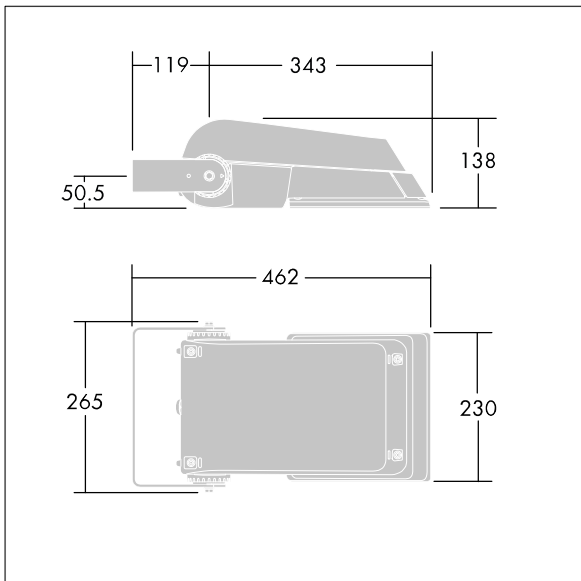

### Areaflood Pro

A compact, lightweight, general purpose LED area floodlight. With small body. LED converter configured for DALI control over additional wires, driving 24 LEDs at 700mA with Wide Road light distribution. IP66, IK08, Class II electrical. Body: die-cast aluminium (EN AC-44300), Light grey 150 sanded textured (close to RAL9006).. Enclosure: 4mm thick toughened glass. Reversible mounting stirrup supplied, Complete with 3000K LED.

Dimensions: 462 x 265 x 139 mm  
 Luminaire input power: 52 W  
 Luminaire luminous flux: 7160 lm  
 Luminaire efficacy: 138 lm/W  
 weight: 6.2 kg  
 Scx: 0.05 m<sup>2</sup>

TLG\_AFLP\_F\_SMALLPDB.jpg