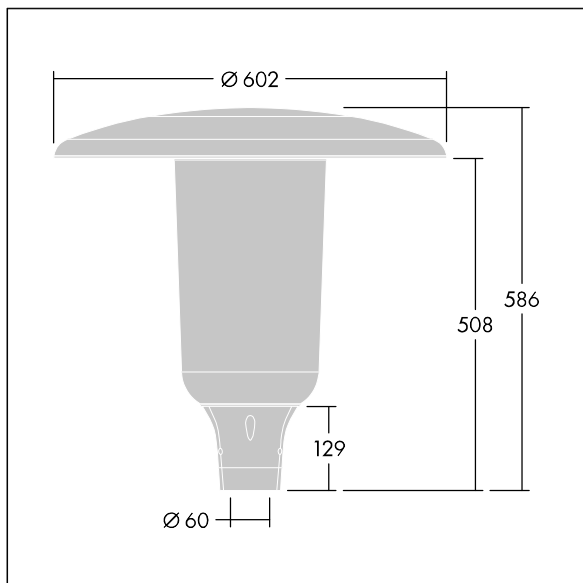

96632773 ARS 24L50-740 WSC CL CL2 W5 T60 ANT

Aerie

A discreet, post top LED lantern with a timeless design. LED driver for 24 LEDs, driven at 500mA with Wide Street Comfort (asymmetrical) distribution. Class II electrical, IP66, IK10. Canopy and base: corrosion resistant die-cast powder coated aluminium suitable for C5 environments, finished textured anthracite (close to RAL7043). Enclosure: slim UV stabilised polycarbonate with clear finish. Complete with 4000K LED. Post top mounting to Ø60mm column. Pre-wired with 5m cable.

Dimensions: Ø602 x 586 mm
 Luminaire input power: 37 W
 Luminaire luminous flux: 5605 lm
 Luminaire efficacy: 151 lm/W
 Weight: 11.04 kg
 Scx: 0.172 m²

TLG_AERI_F_S_CL.jpg

TLG_AERI_M_T60_S.wmf

This product contains a light source of energy efficiency class D.