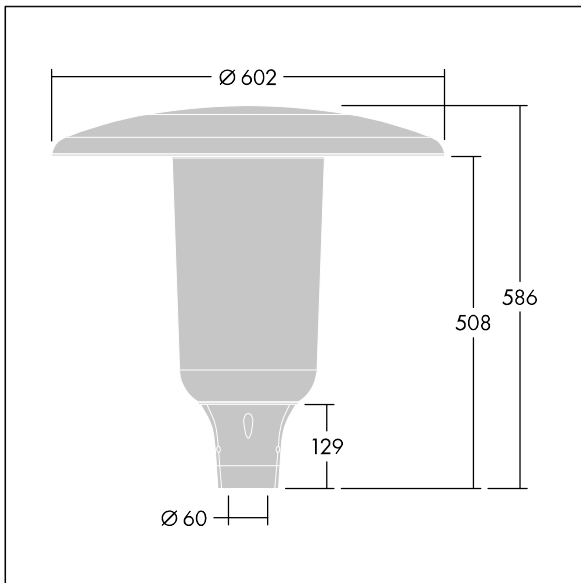

96632773 ARS 24L50-740 WSC CL CL2 W5 T60 ANT

## Aerie

A discreet, post top LED lantern with a timeless design. LED driver for 24 LEDs, driven at 500mA with Wide Street Comfort (asymmetrical) distribution. Class II electrical, IP66, IK10. Canopy and base: corrosion resistant die-cast powder coated aluminium suitable for C5 environments, finished textured anthracite (close to RAL7043). Enclosure: slim UV stabilised polycarbonate with clear finish. Complete with 4000K LED. Post top mounting to Ø60mm column. Pre-wired with 5m cable.

Dimensions: Ø602 x 586 mm  
 Luminaire input power: 37 W  
 Luminaire luminous flux: 5605 lm  
 Luminaire efficacy: 151 lm/W  
 Weight: 11.04 kg  
 Scx: 0.172 m<sup>2</sup>

TLG\_AERI\_F\_S\_CL.jpg

TLG\_AERI\_M\_T60\_S.wmf