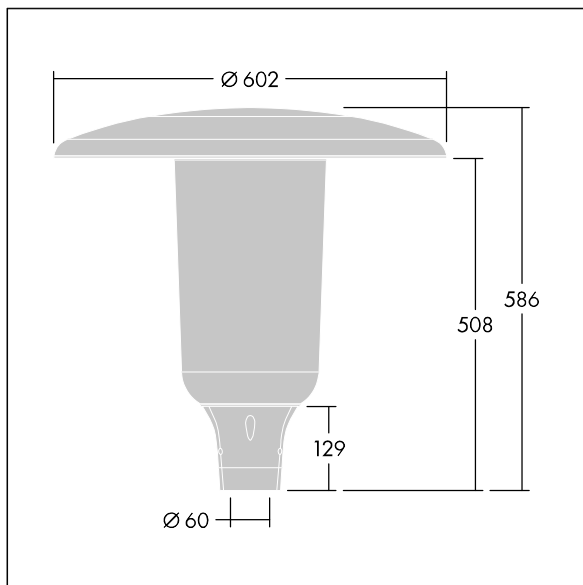

96632774 ARS 24L70-740 WSC CL CL2 W5 T60 ANT

Aerie

A discreet, post top LED lantern with a timeless design. LED driver for 24 LEDs, driven at 700mA with Wide Street Comfort (asymmetrical) distribution. Class II electrical, IP66, IK10. Canopy and base: corrosion resistant die-cast powder coated aluminium suitable for C5 environments, finished textured anthracite (close to RAL7043). Enclosure: slim UV stabilised polycarbonate with clear finish. Complete with 4000K LED. Post top mounting to Ø60mm column. Pre-wired with 5m cable.

Dimensions: Ø602 x 586 mm
 Luminaire input power: 51 W
 Luminaire luminous flux: 7505 lm
 Luminaire efficacy: 147 lm/W
 Weight: 11.04 kg
 Scx: 0.172 m²

TLG_AERI_F_S_CL.jpg

TLG_AERI_M_T60_S.wmf

This product contains a light source of energy efficiency class D.