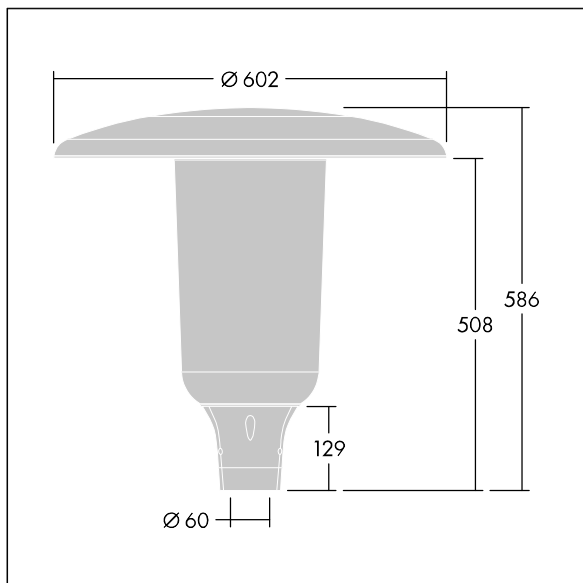

Aerie

THORN

96632777 ARS 18L105-740 RS CL-D CL2 W5 T60 ANT

Aerie

A discreet, post top LED lantern with a timeless design. LED driver for 18 LEDs, driven at 1050mA with radially symmetric distribution. Class II electrical, IP66, IK10. Canopy and base: corrosion resistant die-cast powder coated aluminium suitable for C5 environments, finished textured anthracite (close to RAL7043). Enclosure: slim UV stabilised polycarbonate with clear finish. Fitted with internal diffuser to reduce glare. Complete with 4000K LED. Post top mounting to Ø60mm column. Pre-wired with 5m cable.

Dimensions: Ø602 x 586 mm
Luminaire input power: 60 W
Luminaire luminous flux: 6972 lm
Luminaire efficacy: 116 lm/W
Weight: 11.07 kg
Scx: 0.172 m²

TLG_AERI_F_S_PR_CL.jpg

TLG_AERI_M_T60_S.wmf

This product contains a light source of energy efficiency class D.