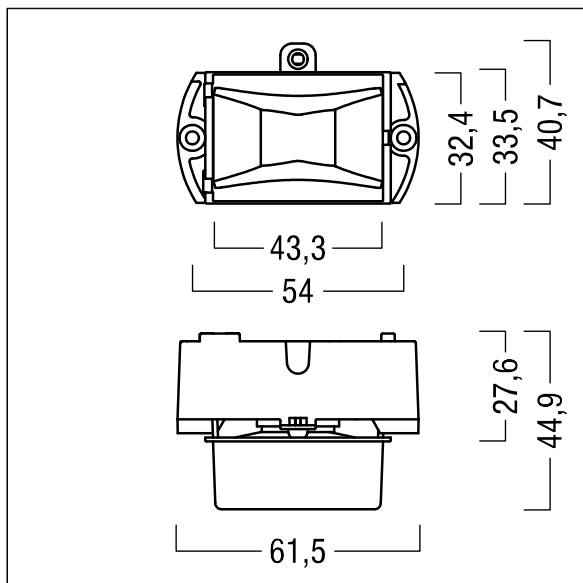

## Voyager Star

High performance, LED emergency lighting kit for incorporation into a suitable housing (not supplied), Luminaire for central emergency light supply, for single luminaire monitoring via DALI (DALI-2 certified), settable emergency light level with optic. Luminaire in maintained mode. Lens: polycarbonate. Optimum thermal management via heat sink. Voltage supply: 220-240 V AC (+/- 10%) 50-60 Hz; 176-280 V DC Complete with LEDs..

Luminaire input power: 3.7 W

Weight: 0.2 kg

TLG\_VSTR\_F\_KIT\_ECC\_ESC.jpg

ZS\_ONL\_M\_RESC\_escape\_optik.wmf

All values marked with an \* are rated values. Thorn uses tried and tested components from leading suppliers, however there may be isolated instances of technology-related failures of individual LEDs during the rated product lifetime. International standards set the tolerance in initial flux and connected load at  $\pm 10\%$ . Unless stated otherwise, the values apply to an ambient temperature of 25°C.