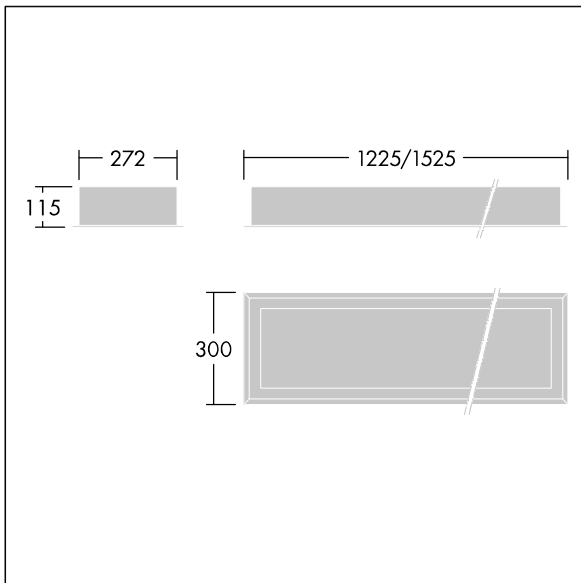

96633049 DUROLIGHT-R 4300-840 HF L1250

IP65	IK10					850°C		170Nm		T _a -25 +50
------	------	--	--	--	--	-------	--	-------	--	---------------------------

Durolight

Anti-vandal Recessed LED luminaire. Electronic, fixed output control gear. IP65, IK10, Class I electrical. Body: 2mm sheet steel painted white (close to RAL9016). Gasket: non-ageing polyurethane foam. Diffuser: 3mm thick polycarbonate with outstanding impact resistance, connected and secured with tamper-resistant stainless steel twin hole screws to the body. Complete with 4000K LED

Dimensions: 1225 x 300 x 115 mm

Luminaire input power: 38 W

Luminaire luminous flux: 4253 lm

Luminaire efficacy: 112 lm/W

Weight: 14 kg

TLG_DURO_F_MRE.jpg

TLG_DURO_M_LDR.wmf

This product contains a light source of energy efficiency class C.