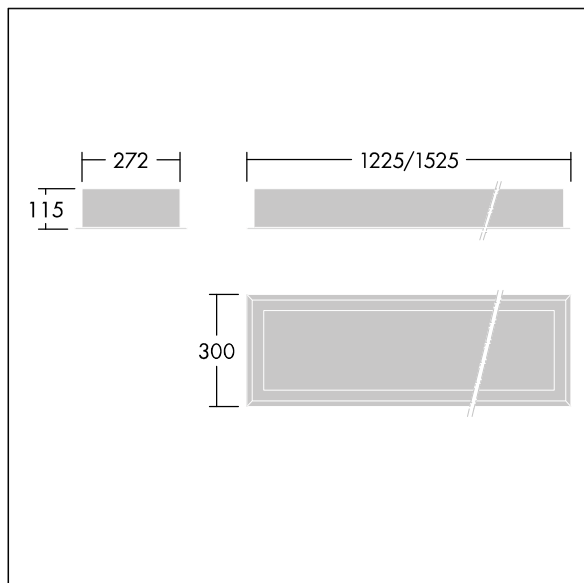

96633049 DUROLIGHT-R 4300-840 HF L1250

IP65	IK10					850°C		T _a -25 +50
------	------	--	--	--	--	-------	--	---------------------------

Durolight

Anti-vandal Recessed LED luminaire. Electronic, fixed output control gear. IP65, IK10, Class I electrical. Body: 2mm sheet steel painted white (close to RAL9016). Gasket: non-ageing polyurethane foam. Diffuser: 3mm thick polycarbonate with outstanding impact resistance, connected and secured with tamper-resistant stainless steel twin hole screws to the body. Complete with 4000K LED

Dimensions: 1225 x 300 x 115 mm
 Luminaire input power: 38 W
 Luminaire luminous flux: 4253 lm
 Luminaire efficacy: 112 lm/W
 Weight: 14 kg

TLG_DURO_F_MRE.jpg

TLG_DURO_M_LDR.wmf

This product contains a light source of energy efficiency class C.