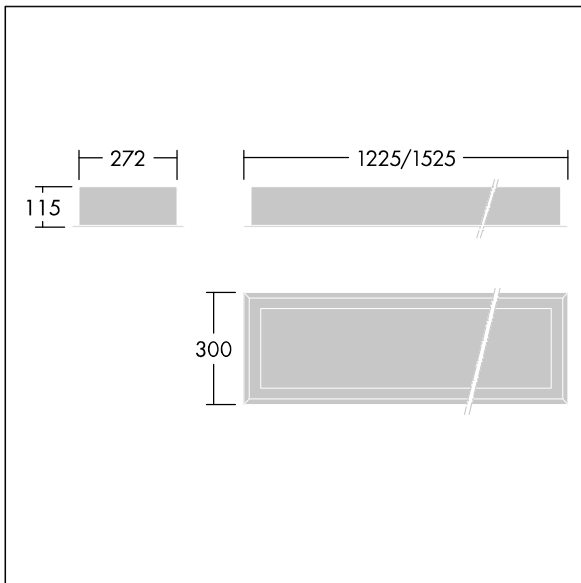

## 96633050 DUROLIGHT-R 5300-840 HF L1550

IP65	IK10					850°C		170Nm	T <sub>a</sub> -25 +50
------	------	--	--	--	--	-------	--	-------	---------------------------

### Durolight

Anti-vandal Recessed LED luminaire. Electronic, fixed output control gear. IP65, IK10, Class I electrical. Body: 2mm sheet steel painted white (close to RAL9016). Gasket: non-ageing polyurethane foam. Diffuser: 3mm thick polycarbonate with outstanding impact resistance, connected and secured with tamper-resistant stainless steel twin hole screws to the body. Complete with 4000K LED

Dimensions: 1525 x 300 x 115 mm  
Luminaire input power: 46.7 W  
Luminaire luminous flux: 5246 lm  
Luminaire efficacy: 112 lm/W  
Weight: 17 kg

TLG\_DURO\_F\_MRE.jpg

TLG\_DURO\_M\_LDR.wmf

This product contains a light source of energy efficiency class C.