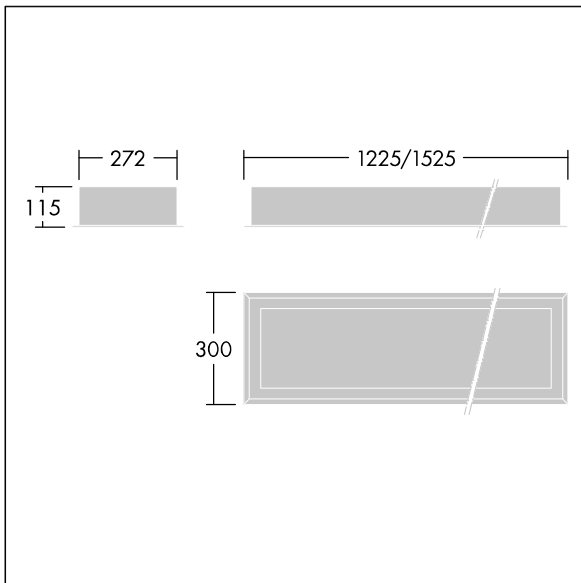

96633051 DUROLIGHT-R 4100-830 HF L1250

IP65	IK10					850°C		170Nm	T _a -25 +50
------	------	--	--	--	--	-------	--	-------	---------------------------

Durolight

Anti-vandal Recessed LED luminaire. Electronic, fixed output control gear. IP65, IK10, Class I electrical. Body: 2mm sheet steel painted white (close to RAL9016). Gasket: non-ageing polyurethane foam. Diffuser: 3mm thick polycarbonate with outstanding impact resistance, connected and secured with tamper-resistant stainless steel twin hole screws to the body. Complete with 3000K LED

Dimensions: 1225 x 300 x 115 mm
 Luminaire input power: 37.6 W
 Luminaire luminous flux: 4081 lm
 Luminaire efficacy: 109 lm/W
 Weight: 14 kg

TLG_DURO_F_MRE.jpg

TLG_DURO_M_LDR.wmf

This product contains a light source of energy efficiency class C.