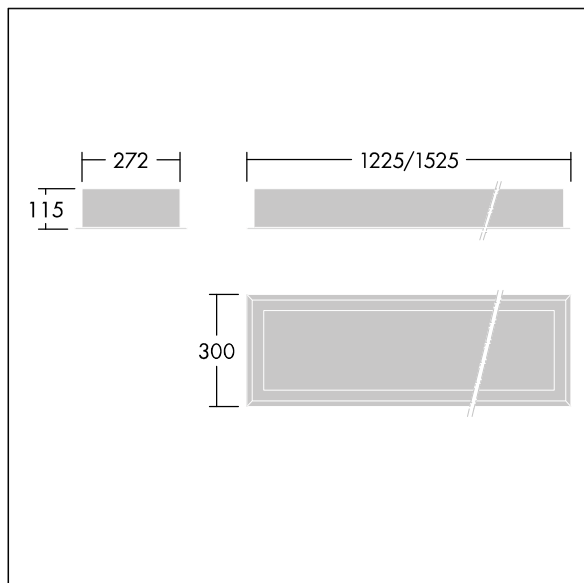

96633053 DUROLIGHT-R 4300-840 HFIX L1250

IP65	IK10					850°C		170Nm	T _a -25 +50
------	------	--	--	--	--	-------	--	-------	---------------------------

Durolight

Anti-vandal Recessed LED luminaire. Electronic, DALI dimmable control gear. IP65, IK10, Class I electrical. Body: 2mm sheet steel painted white (close to RAL9016). Gasket: non-ageing polyurethane foam. Diffuser: 3mm thick polycarbonate with outstanding impact resistance, connected and secured with tamper-resistant stainless steel twin hole screws to the body. Complete with 4000K LED

Dimensions: 1225 x 300 x 115 mm
 Luminaire input power: 38 W
 Luminaire luminous flux: 4253 lm
 Luminaire efficacy: 112 lm/W
 Weight: 14 kg

TLG_DURO_F_MRE.jpg

TLG_DURO_M_LDR.wmf

This product contains a light source of energy efficiency class C.