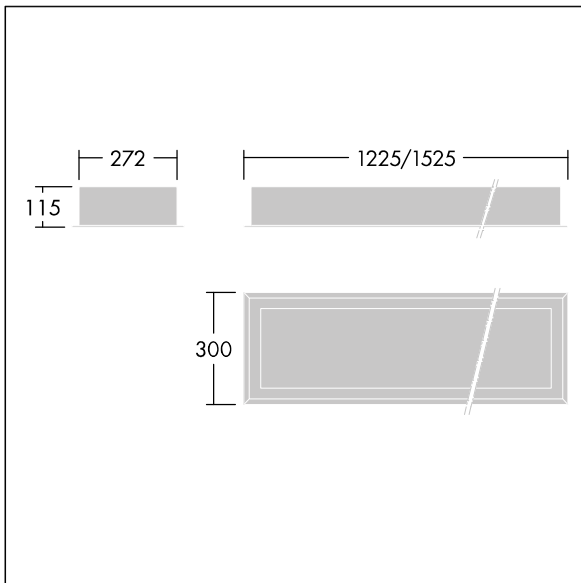

96633053 DUROLIGHT-R 4300-840 HFIX L1250

IP65	IK10					850°C		170Nm	T _a -25 +50
------	------	--	--	--	--	-------	--	-------	---------------------------

Durolight

Anti-vandal Recessed LED luminaire. Electronic, DALI dimmable control gear. IP65, IK10, Class I electrical. Body: 2mm sheet steel painted white (close to RAL9016). Gasket: non-ageing polyurethane foam. Diffuser: 3mm thick polycarbonate with outstanding impact resistance, connected and secured with tamper-resistant stainless steel twin hole screws to the body. Complete with 4000K LED

Dimensions: 1225 x 300 x 115 mm

Luminaire input power: 38 W

Luminaire luminous flux: 4253 lm

Luminaire efficacy: 112 lm/W

Weight: 14 kg

TLG_DURO_F_MRE.jpg

TLG_DURO_M_LDR.wmf

This product contains a light source of energy efficiency class C.