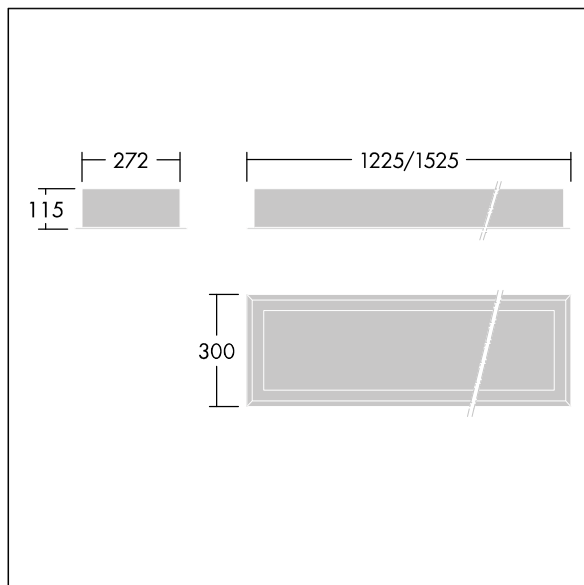

96633059 DUROLIGHT-R 4100-830 HF E3 L1250

IP65	IK10					850°C		T _a -25 +50
------	------	--	--	--	--	-------	--	---------------------------

Durolight

Anti-vandal Recessed LED luminaire. Electronic, fixed output control gear with 3 hour, manual test, emergency lighting circuit. IP65, IK10, Class I electrical. Body: 2mm sheet steel painted white (close to RAL9016). Gasket: non-ageing polyurethane foam. Diffuser: 3mm thick polycarbonate with outstanding impact resistance, connected and secured with tamper-resistant stainless steel twin hole screws to the body. Complete with 3000K LED

Dimensions: 1225 x 300 x 115 mm
 Luminaire input power: 37.6 W
 Luminaire luminous flux: 4081 lm
 Luminaire efficacy: 109 lm/W
 Weight: 14 kg

TLG_DURO_F_MRE.jpg

TLG_DURO_M_LDR.wmf

This product contains a light source of energy efficiency class C.