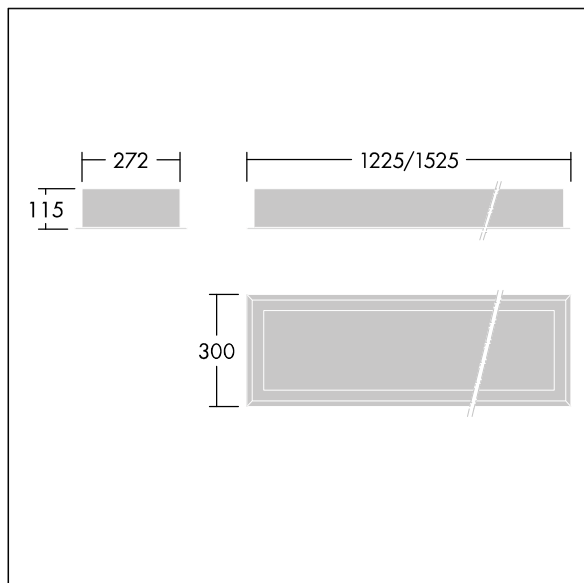

## 96633059 DUROLIGHT-R 4100-830 HF E3 L1250

IP65	IK10					850°C		T <sub>a</sub> -25 +50
------	------	--	--	--	--	-------	--	---------------------------

### Durolight

Anti-vandal Recessed LED luminaire. Electronic, fixed output control gear with 3 hour, manual test, emergency lighting circuit. IP65, IK10, Class I electrical. Body: 2mm sheet steel painted white (close to RAL9016). Gasket: non-ageing polyurethane foam. Diffuser: 3mm thick polycarbonate with outstanding impact resistance, connected and secured with tamper-resistant stainless steel twin hole screws to the body. Complete with 3000K LED

Dimensions: 1225 x 300 x 115 mm  
 Luminaire input power: 37.6 W  
 Luminaire luminous flux: 4081 lm  
 Luminaire efficacy: 109 lm/W  
 Weight: 14 kg

TLG\_DURO\_F\_MRE.jpg

TLG\_DURO\_M\_LDR.wmf

This product contains a light source of energy efficiency class C.