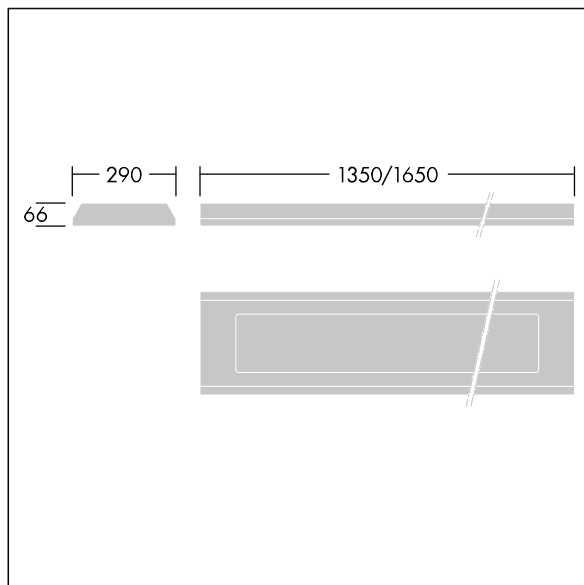

96633063 DUROLIGHT-S 4000-830 HF L1350

IP65	IK10					850°C		T _a -25 +50
------	------	--	--	--	--	-------	--	---------------------------

Durolight

Anti-vandal Surface mounted LED luminaire. Electronic, fixed output control gear. IP65, IK10, Class I electrical. Body: 2mm sheet steel painted white (close to RAL9016). Gasket: non-ageing polyurethane foam. Diffuser: 3mm thick polycarbonate with outstanding impact resistance, connected and secured with tamper-resistant stainless steel twin hole screws to the body. Complete with 3000K LED

Dimensions: 1350 x 290 x 66 mm
Luminaire input power: 37.6 W
Luminaire luminous flux: 3965 lm
Luminaire efficacy: 105 lm/W
Weight: 15 kg

TLG_DURO_F_MCE.jpg

TLG_DURO_M_LDS.wmf

This product contains a light source of energy efficiency class C.