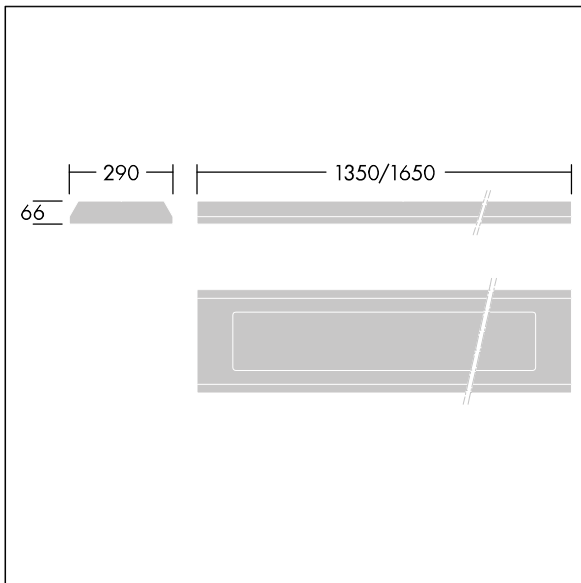

## 96633063 DUROLIGHT-S 4000-830 HF L1350

IP65	IK10					850°C		T <sub>a</sub> -25 +50
------	------	--	--	--	--	-------	--	---------------------------

### Durolight

Anti-vandal Surface mounted LED luminaire. Electronic, fixed output control gear. IP65, IK10, Class I electrical. Body: 2mm sheet steel painted white (close to RAL9016). Gasket: non-ageing polyurethane foam. Diffuser: 3mm thick polycarbonate with outstanding impact resistance, connected and secured with tamper-resistant stainless steel twin hole screws to the body. Complete with 3000K LED

Dimensions: 1350 x 290 x 66 mm  
Luminaire input power: 37.6 W  
Luminaire luminous flux: 3965 lm  
Luminaire efficacy: 105 lm/W  
Weight: 15 kg

TLG\_DURO\_F\_MCE.jpg

TLG\_DURO\_M\_LDS.wmf

This product contains a light source of energy efficiency class C.