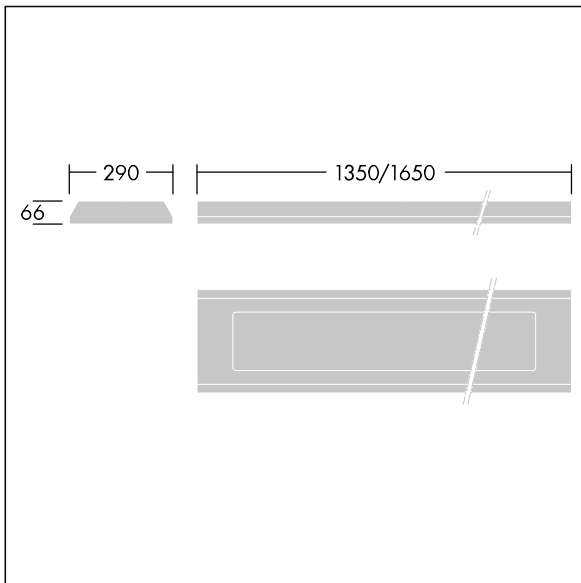

## 96633067 DUROLIGHT-S 4000-830 HFIX L1350

IP65	IK10					850°C		T <sub>a</sub> -25 +50
------	------	--	--	--	--	-------	--	---------------------------

### Durolight

Anti-vandal Surface mounted LED luminaire. Electronic, DALI dimmable control gear. IP65, IK10, Class I electrical. Body: 2mm sheet steel painted white (close to RAL9016). Gasket: non-ageing polyurethane foam. Diffuser: 3mm thick polycarbonate with outstanding impact resistance, connected and secured with tamper-resistant stainless steel twin hole screws to the body. Complete with 3000K LED

Dimensions: 1350 x 290 x 66 mm  
Luminaire input power: 37.6 W  
Luminaire luminous flux: 3965 lm  
Luminaire efficacy: 105 lm/W  
Weight: 15 kg

TLG\_DURO\_F\_MCE.jpg

TLG\_DURO\_M\_LDS.wmf

This product contains a light source of energy efficiency class C.