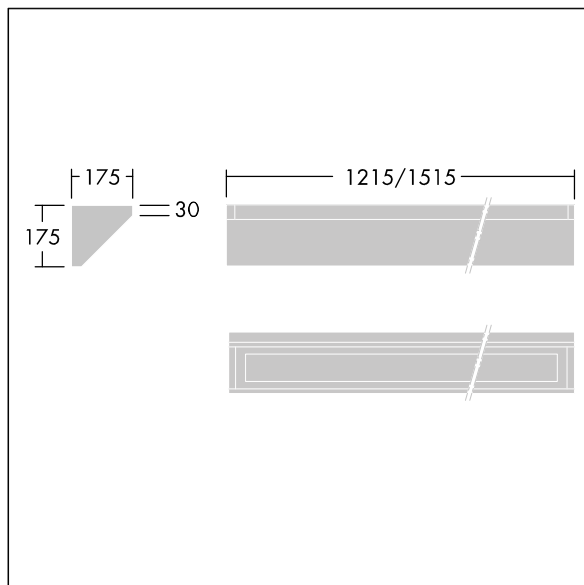

96633073 DUROLIGHT-C 3600-840 HF L1215

IP65	IK10					850°C		T _a -25 +45
------	------	--	--	--	--	-------	--	---------------------------

Durolight

Anti-vandal Surface mounted cornice LED luminaire.
 Electronic, fixed output control gear. IP65, IK10, Class I electrical. Body: 2mm sheet steel painted white (close to RAL9016). Gasket: non-ageing polyurethane foam.
 Diffuser: 3mm thick polycarbonate with outstanding impact resistance, connected and secured with tamper-resistant stainless steel twin hole screws to the body. Complete with 4000K LED

Dimensions: 1215 x 175 x 175 mm
 Luminaire input power: 38 W
 Luminaire luminous flux: 3589 lm
 Luminaire efficacy: 94 lm/W
 Weight: 11 kg

TLG_DURO_F_CORNER.jpg

TLG_DURO_M_LDC.wmf

This product contains a light source of energy efficiency class C.