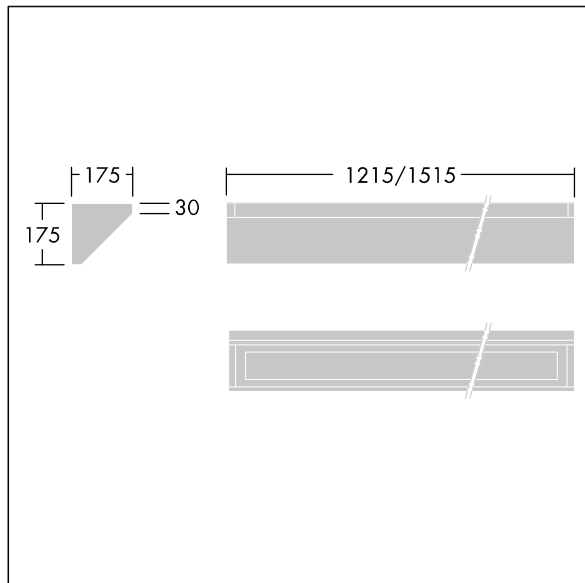

96633074 DUROLIGHT-C 4500-840 HF L1515

IP65	IK10					850°C		T _a -25 +45
------	------	--	--	--	--	-------	--	---------------------------

Durolight

Anti-vandal Surface mounted cornice LED luminaire.
 Electronic, fixed output control gear. IP65, IK10, Class I electrical. Body: 2mm sheet steel painted white (close to RAL9016). Gasket: non-ageing polyurethane foam.
 Diffuser: 3mm thick polycarbonate with outstanding impact resistance, connected and secured with tamper-resistant stainless steel twin hole screws to the body. Complete with 4000K LED

Dimensions: 1515 x 175 x 175 mm
 Luminaire input power: 46.7 W
 Luminaire luminous flux: 4497 lm
 Luminaire efficacy: 96 lm/W
 Weight: 13 kg

TLG_DURO_F_CORNER.jpg

TLG_DURO_M_LDC.wmf

This product contains a light source of energy efficiency class C.