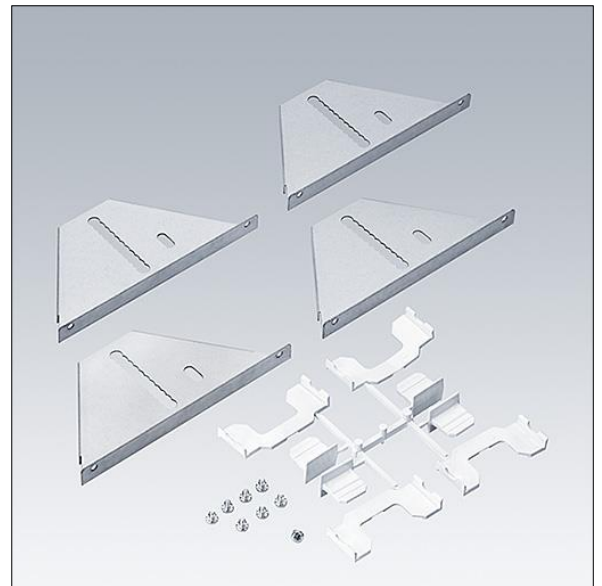

## 96633271 OP2 CONCEALED CEILING MTG KIT PULL UP

THORN

### Omega Pro 2

Installation kit (x4) consisting of brackets and push through wedges which can be height adjusted to ensure flush position of the luminaire with the ceiling structure. For ceiling compatibility and flex range, please see installation leaflet.