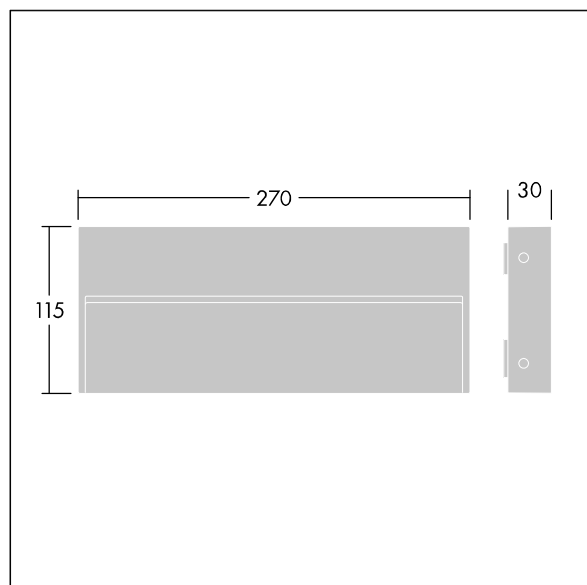

Similo

96632803 SIMILO RECT 28L50 930 CL1 ANT

THORN

IP65	IK08			T _a -20 +25
------	------	---	---	---------------------------

Similo

A slim, rectangular, surface / Wall mounted LED luminaire for pathway lighting, with 28 LEDs driven at 500mA by an integral driver. Class I electrical, IP65, IK08. Housing: die-cast aluminium (EN AB-47100 with low copper content for high corrosion resistance) finished textured anthracite. Diffuser: toughened glass. Screws: stainless steel. Complete with 3000K LED.

Dimensions: 270 x 115 x 30 mm

Luminaire input power: 13 W

Luminaire luminous flux: 421 lm

Luminaire efficacy: 32 lm/W

Weight: 1.27 kg

TLG_SIMI_F_REC.jpg

TLG_SIMI_M_REC.wmf

This product contains a light source of energy efficiency class E.