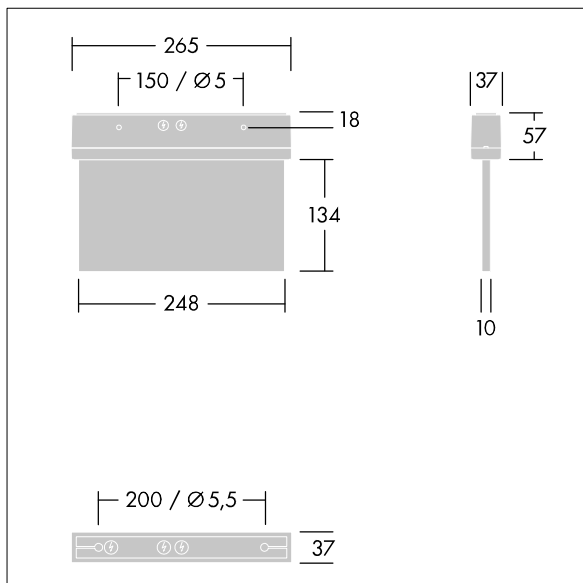

Voyager Style

THORN

96632896 VOYAGER STYLE 115 P MS ECD SM-S WH

IP43 IK03  T_{a-10}
 $+40$

Voyager Style

Ultra slim LED escape sign luminaire for surface mounted, wall or ceiling mounting; recessed ceiling mounting possible with optional recessed ceiling frame; Luminaire for central emergency light supply, for single luminaire monitoring via DALI (DALI-2 certified), settable emergency light level; Non-maintained and maintained mode settable via the central battery system; housing made of polycarbonate ; luminaire easy to install; Quick fit terminal block, through wiring possible up to 2,5 mm²; supplied with a set of ISO 7010 mountable direction signs (left, right, up, down and blank) for viewing from a maximum distance of 23 m; mounting of signs with discrete mounting pins; zero maintenance thanks to LED technology; service life of 50,000 h at constant luminous flux; uniform backlighting of pictogram; luminance > 500 cd/m² in the white region; Power supply: 220/240 V AC; Luminaire input power: 2.8 W; degree of protection: IP43, class of protection: Class II electrical; Impact strength: Impact strength: IK03; Dimensions: 265 x 37 x 191 mm; weight: 0.75 kg

TLG_VYST_F_115MS.jpg

TLG_VYST_M_115MFS.wmf

All values marked with an * are rated values. Unless stated otherwise, the values apply to an ambient temperature of 25°C.

Thorn Lighting is constantly developing and improving its products. The right is reserved to change specifications without prior notification or public announcement.
© Thorn Lighting