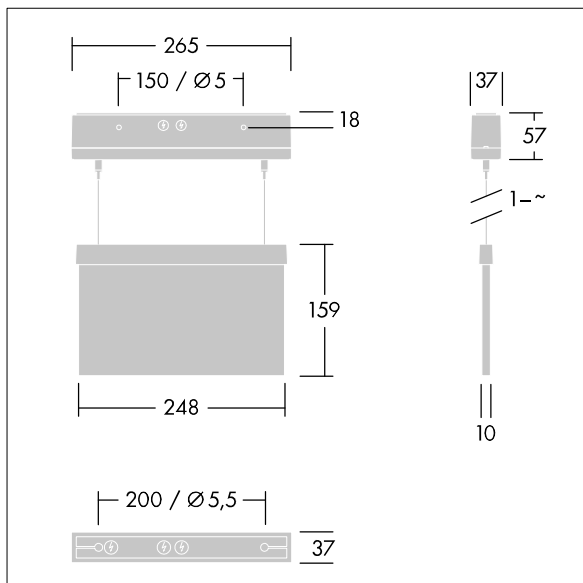

Voyager Style

THORN

96632897 VOYAGER STYLE 115 P MS-WF15 ECD SM-S WH

IP40 IK03  T_{a-10}
 $+40$

Voyager Style

Ultra slim LED escape sign luminaire for suspended, wall or ceiling mounting; recessed ceiling mounting possible with optional recessed ceiling frame; Luminaire for central emergency light supply, for single luminaire monitoring via DALI (DALI-2 certified), settable emergency light level; Non-maintained and maintained mode settable via the central battery system; housing made of polycarbonate ; luminaire easy to install; Quick fit terminal block, through wiring possible up to 2,5 mm²; supplied with a set of ISO 7010 mountable direction signs (left, right, up, down and blank) for viewing from a maximum distance of 23 m; mounting of signs with discrete mounting pins; zero maintenance thanks to LED technology; service life of 50,000 h at constant luminous flux; uniform backlighting of pictogram; luminance > 500 cd/m² in the white region; Power supply: 220/240 V AC; Luminaire input power: 2.8 W; degree of protection: IP40, class of protection: Class II electrical; Impact strength: Impact strength: IK03; Dimensions: 265 x 37 x 57 mm; weight: 0.79 kg

TLG_VYST_F_115MSWF.jpg

TLG_VYST_M_115MC.wmf

All values marked with an * are rated values. Unless stated otherwise, the values apply to an ambient temperature of 25°C.

Thorn Lighting is constantly developing and improving its products. The right is reserved to change specifications without prior notification or public announcement.
© Thorn Lighting