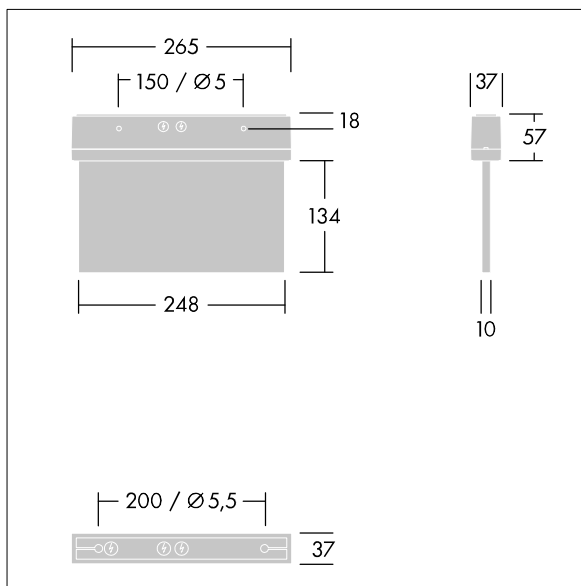

Voyager Style

THORN

96632901 VOYAGER STYLE 115 P MS ECP SM-S WH

IP43 IK03  T_a-10
+40

Voyager Style

Ultra slim LED escape sign luminaire for surface mounted, wall or ceiling mounting; recessed ceiling mounting possible with optional recessed ceiling frame; Luminaire for central emergency light supply, for single monitoring of the luminaire via Powerline in connection with the eBox System, settable emergency light level; Non-maintained and maintained mode settable via the central battery system; housing made of polycarbonate ; luminaire easy to install; Quick fit terminal block, through wiring possible up to 2,5 mm²; supplied with a set of ISO 7010 mountable direction signs (left, right, up, down and blank) for viewing from a maximum distance of 23 m; mounting of signs with discrete mounting pins; zero maintenance thanks to LED technology; service life of 50,000 h at constant luminous flux; uniform backlighting of pictogram; luminance > 500 cd/m² in the white region; Power supply: 220/240 V AC; Luminaire input power: 2.7 W; degree of protection: IP43, class of protection: Class II electrical; Impact strength: Impact strength: IK03; Dimensions: 265 x 37 x 191 mm; weight: 0.75 kg

TLG_VYST_F_115MS.jpg

TLG_VYST_M_115MFS.wmf

All values marked with an * are rated values. Unless stated otherwise, the values apply to an ambient temperature of 25°C.

Thorn Lighting is constantly developing and improving its products. The right is reserved to change specifications without prior notification or public announcement.
© Thorn Lighting