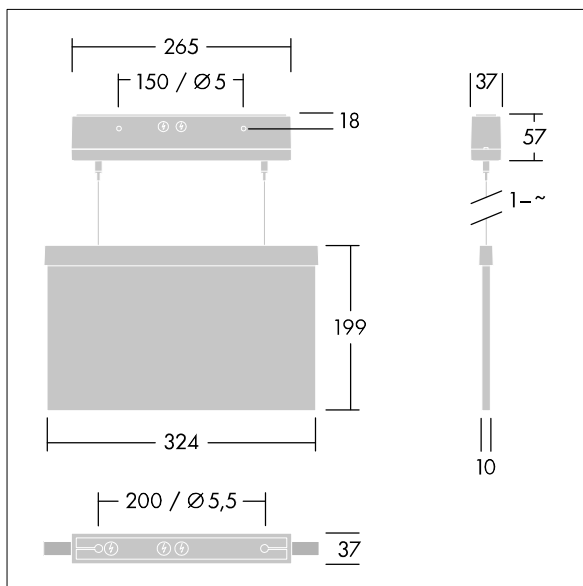

Voyager Style

THORN

96632904 VOYAGER STYLE 150 P MS-WF15 ECP SM-S WH

IP40 IK03  T_{a-10}
 $+40$

Voyager Style

Ultra slim LED escape sign luminaire for suspended, wall or ceiling mounting; recessed ceiling mounting possible with optional recessed ceiling frame; Luminaire for central emergency light supply, for single monitoring of the luminaire via Powerline in connection with the eBox System, settable emergency light level; Non-maintained and maintained mode settable via the central battery system; housing made of polycarbonate ; luminaire easy to install; Quick fit terminal block, through wiring possible up to 2,5 mm²; supplied with a set of ISO 7010 mountable direction signs (left, right, up, down and blank) for viewing from a maximum distance of 30 m; mounting of signs with discrete mounting pins; zero maintenance thanks to LED technology; service life of 50,000 h at constant luminous flux; uniform backlighting of pictogram; luminance > 500 cd/m² in the white region; Power supply: 220/240 V AC; Luminaire input power: 3.3 W; degree of protection: IP40, class of protection: Class II electrical; Impact strength: Impact strength: IK03; Dimensions: 265 x 37 x 57 mm; weight: 1.15 kg

TLG_VYST_F_150MSWF.jpg

TLG_VYST_M_150MC.wmf

All values marked with an * are rated values. Unless stated otherwise, the values apply to an ambient temperature of 25°C.

Thorn Lighting is constantly developing and improving its products. The right is reserved to change specifications without prior notification or public announcement.
© Thorn Lighting