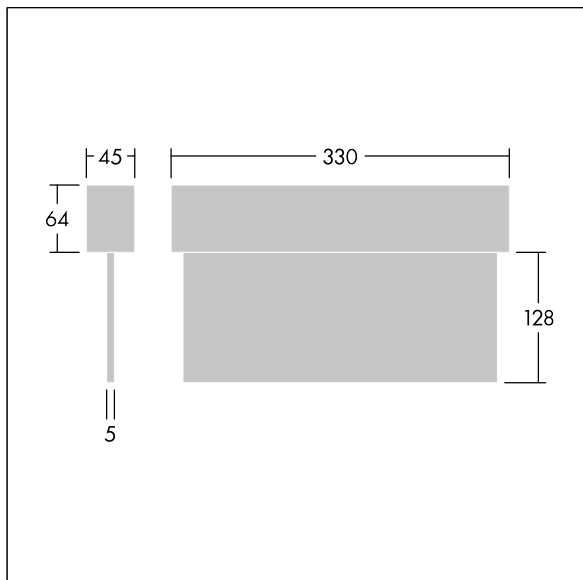

TLG_VOB2_M_HSURS.wmf

All values marked with an * are rated values. Unless stated otherwise, the values apply to an ambient temperature of 25°C.

Thorn Lighting is constantly developing and improving its products. The right is reserved to change specifications without prior notification or public announcement.
© Thorn Lighting