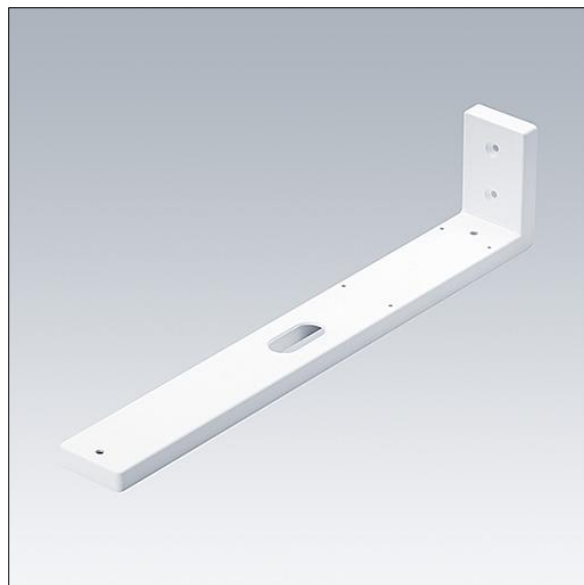

Voyager Blade 2

96633309 VOYAGER BLADE 2 MS90° WH

THORN

Voyager Blade 2

Surface-mount bracket in white (RAL 9016) finish, for mounting the VOYAGER BLADE 2 at right-angles to the wall.

TLG_VYB2_F_MS90.jpg