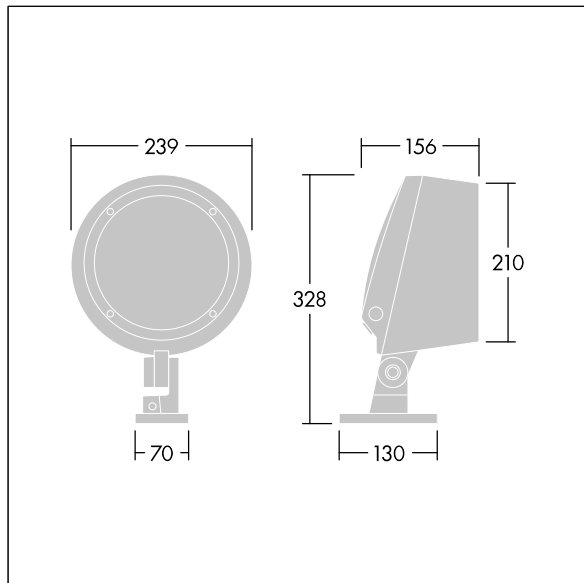

TLG_CONL_M_12L.wmf

This product contains a light source of energy efficiency class E.