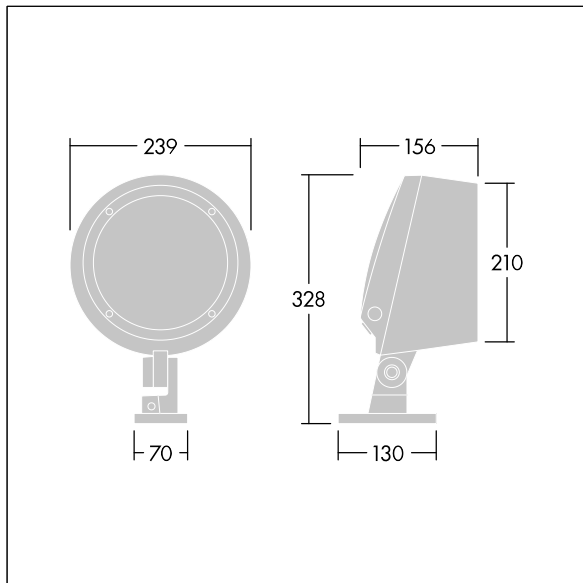

TLG_CONL_M_12L.wmf

This product contains a light source of energy efficiency class D.