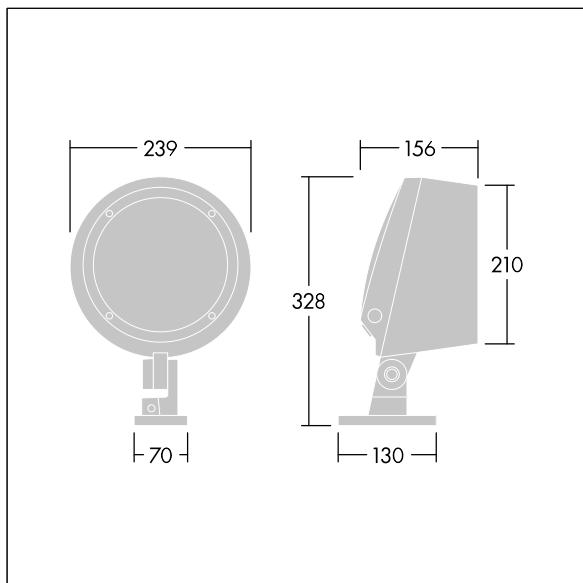

TLG_CONL_M_12L.wmf

This product contains a light source of energy efficiency class D.