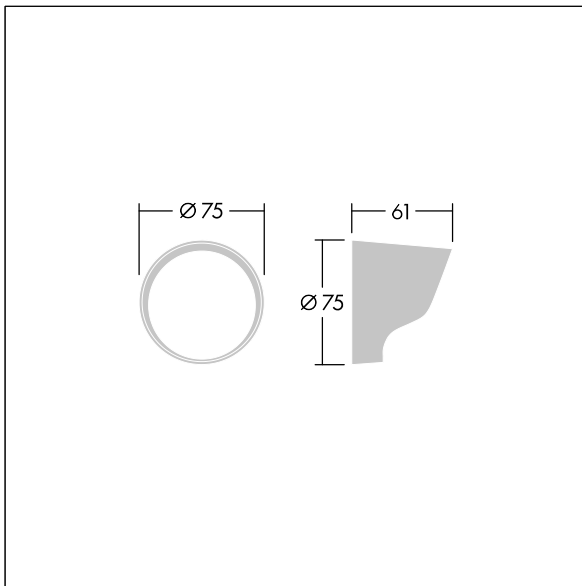

TLG_CONL_M_4LVS.wmf