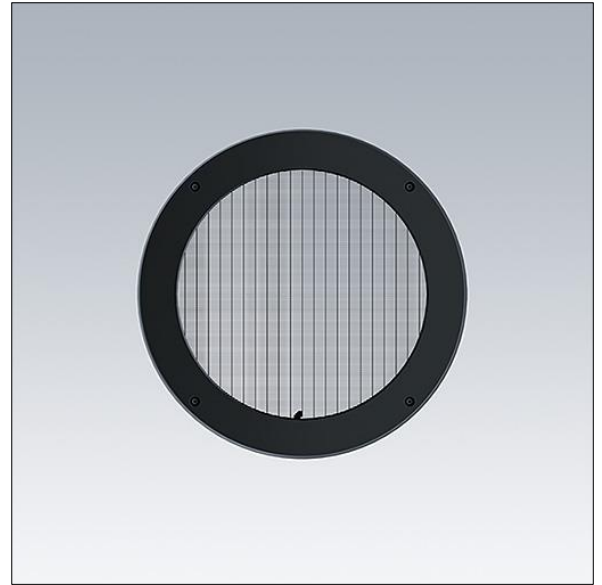

Contrast

96633481 CONT3 36/52L LOUVER BK

ISO 9223
C5

Contrast

Louvre mounted on a rotative ring for precise glare control. To be mounted directly on the front of a large Contrast luminaire. Best resistance against corrosion. Compatible with seaside installation.

TLG_CON3_F_M_ACCESS_LOUVRE.jpg

TLG_CONL_M_36-52LHF.wmf