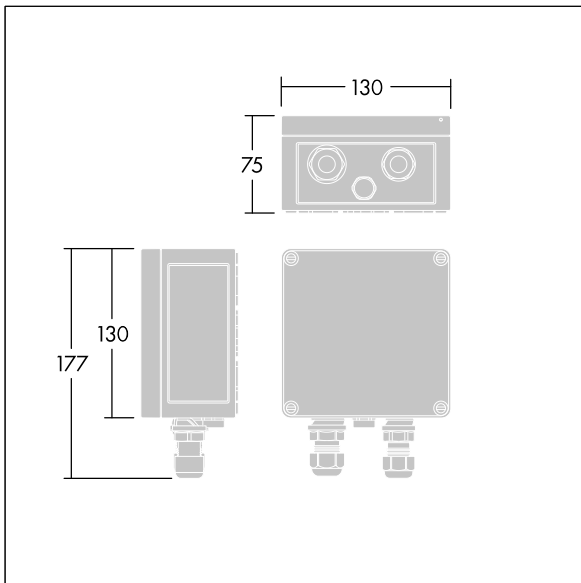

Contrast

96633487 CONT3 4L WHITE-BU CBOX GB HFX 6K

ISO 9223 C5	IP66	IK08					T _a -20 +35
----------------	------	------	--	--	--	--	---------------------------

Contrast

Connection box for 3 to 5 white or blue small Contrast, including DALI driver. Surge protection 6kV.

TLG_RAZA_F_S_BOX.jpg

TLG_CBOX_M_130X75.wmf