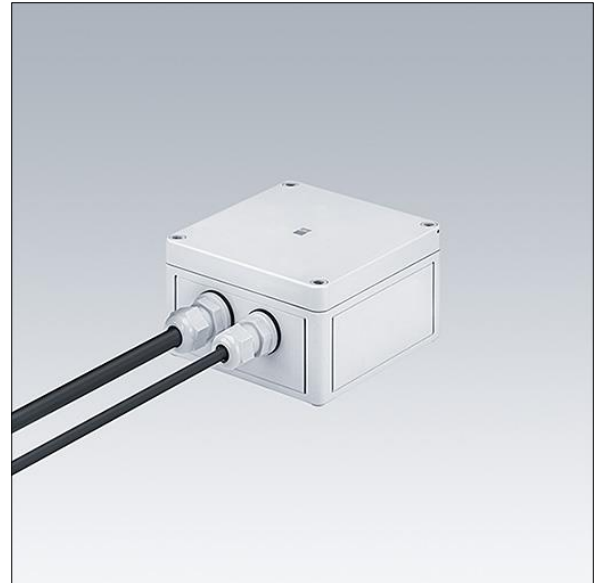

Contrast

96633487 CONT3 4L WHITE-BU CBOX GB HFX 6K

ISO 9223 C5	IP66	IK08					T _a -20 +35
----------------	------	------	--	--	--	--	---------------------------

Contrast

Connection box for 3 to 5 white or blue small Contrast, including DALI driver. Surge protection 6kV.