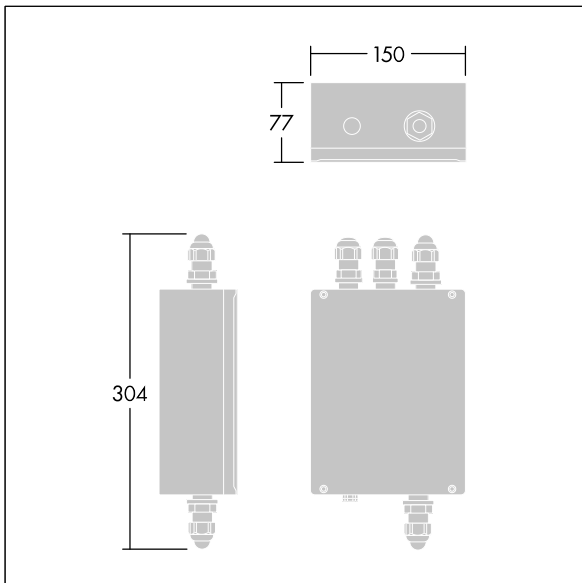

TLG_CBOX_M_150x70.wmf